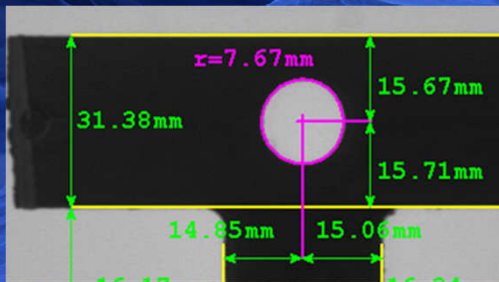

JANUS VISION SYSTEM

Powerful

Scalable

Versatile

***IF A SENSOR CAN CAPTURE IT,
JANUS CAN MEASURE IT !!***

PTR Sales 248-668-9051 269-209-7291

WHAT DO WE DO?

Part Measurement