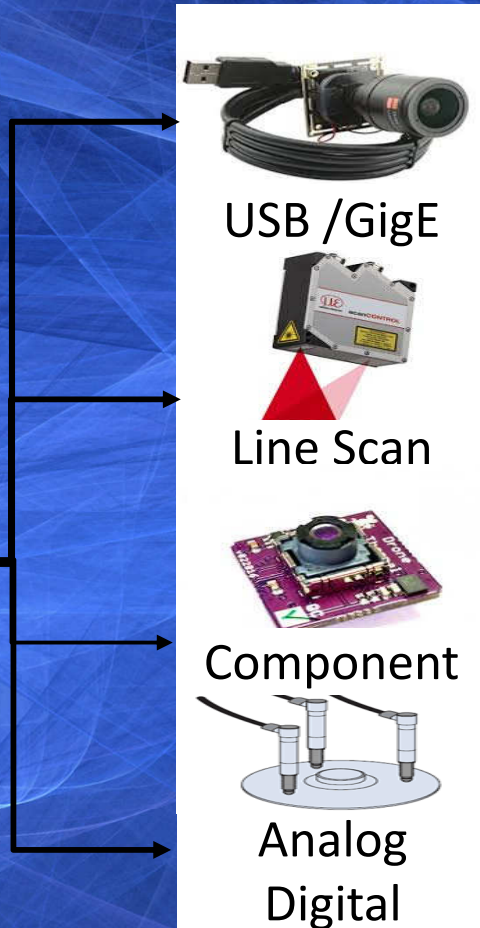

PTR Sales 248-668-9051 269-209-7291

ANY SENSOR- ANY TECHNOLOGY

USB /GigE

Line Scan

Component

Analog
Digital

Reporting &
Traceability

Monitoring
and Control