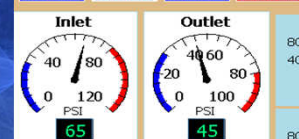

PTR Sales 248-668-9051 269-209-7291

ANY SENSOR- ANY TECHNOLOGY

USB /GigE

Line Scan

Component

Analog
Digital

Reporting &
Traceability

Monitoring
and Control