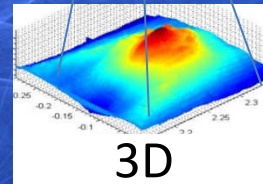

PTR Sales 248-668-9051 269-209-7291

ANY SENSOR- ANY TECHNOLOGY

USB /GigE

Line Scan

Component

Analog
Digital

Reporting &
Traceability

Monitoring
and Control